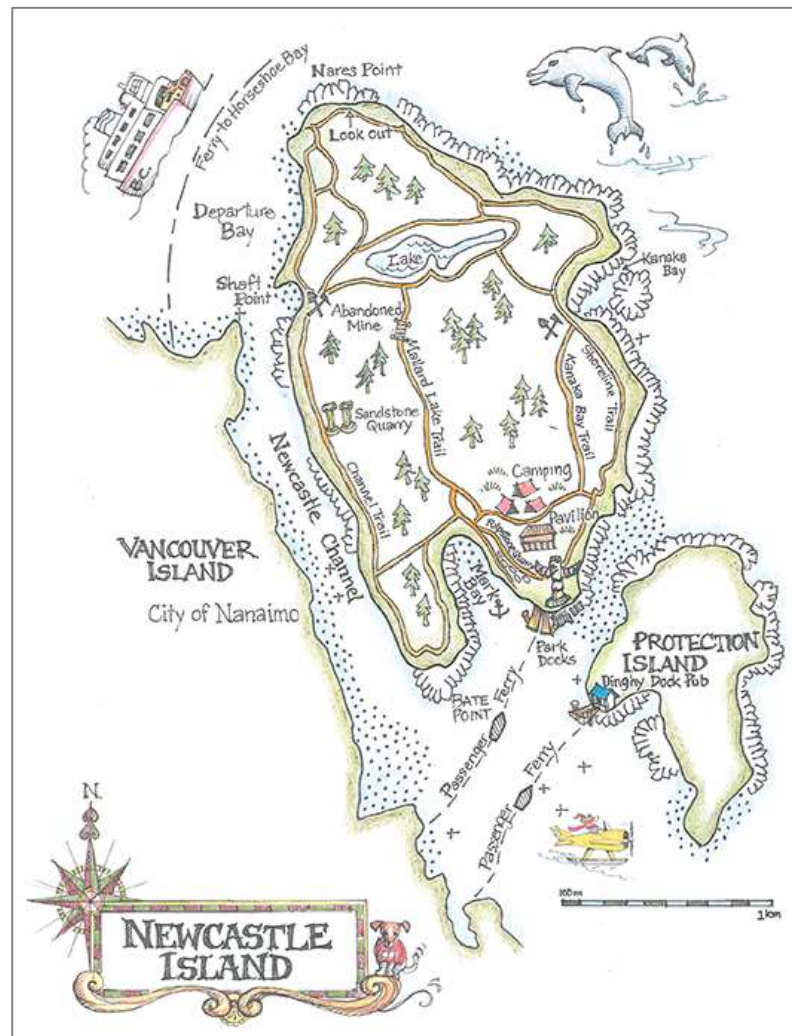

**INVITE YOU**

**to a 5K/8K/11K MAP WALK (Rating 2B)**

**in memory of Hank van Rossum, Founding President**

**NEWCASTLE ISLAND (SAYSUTSHUN)  
Nanaimo, BC**

**Saturday, June 10, 2023**

**Meet at ferry dock entrance in Muffeo Sutton Park**

**Registration: 8:15-8:45 am  
Ferry leaves at 9:00 am**

**Return Fare: Adults \$15 / Seniors \$12**

**If attending, please contact Ria Edmond by June 5:  
ria-edmond@shaw.ca / 250-327-3311**

Map by Amanda Spottiswoode (via Internet)